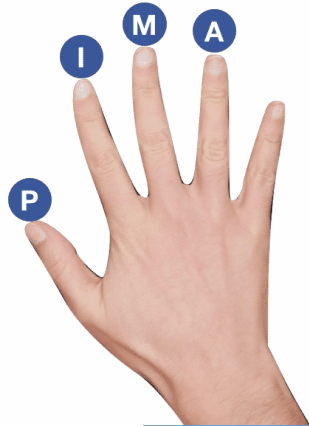

Main Gauche

Main Droite

Do (C)

x x o o

o 1

2 3

 A photograph of a hand playing the C major chord on a guitar. The fretboard diagram shows the 1st fret of the 2nd, 3rd, and 4th strings, with the 5th and 6th strings muted (marked with 'x').

Ré (D)

x x o

1 2

3 2

 A photograph of a hand playing the D major chord on a guitar. The fretboard diagram shows the 2nd fret of the 2nd, 3rd, and 4th strings, with the 1st and 5th strings muted (marked with 'x').

Mi m (Em)

o o o o

2 3

 A photograph of a hand playing the E minor chord on a guitar. The fretboard diagram shows the 2nd fret of the 2nd and 3rd strings, with all other strings open.

Fa MAJ 7 (F M7)

x o o o

1 2

3 1

 A photograph of a hand playing the F major 7 chord on a guitar. The fretboard diagram shows the 1st fret of the 2nd, 3rd, and 4th strings, with the 1st and 5th strings muted (marked with 'x').

Sol (G)